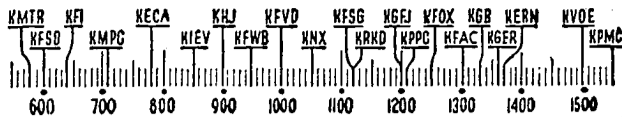

YOUR RADIO Today

[The information contained in the following schedule of radio programs is furnished by the stations broadcasting the programs, and The Times should not be considered responsible for errors in announcements due to failure of stations to advise of daily changes.—Ed.]

CHURCH SERVICES

KMTR—Nat. Message, 8:30 a.m.; Bob Smiler, 8:45 a.m.
KMPC—L.M.S. Richards, 4 p.m.
KECA—Church, 8:45 a.m.; Catholic Hr., 3 p.m.
KHJ—Lutheran Hour, 1:30 p.m.; Revival Hour, 5 p.m.
KFWB—Church, 8 a.m.; Rescue Mission, 8:30 a.m.; Church, 8 p.m.
KFVD—Spanish, 6 a.m.; Rev. Salas, 8 a.m.; Church of Christ, 8:30 a.m.; Church, 11 a.m.
KXN—West Coast Church, 8; Sah Lake Tabernacle, 9:30 a.m.; Church, 10 a.m.
KFSG—Almee McPherson, 10:30 a.m.; Speaker, 3 p.m.; Evangelistic Service, 7 p.m.; Voice First Nighters, 9:30.
KIEV—Bible School, 7:15 a.m.; Rev. Squires, 8 a.m.
KPFC—Presbyterian Church, 9 a.m.; Dr. Freshner, 9:30 a.m.; Dr. Freeman, 11 a.m.
KVOE—Visitor, 10:15 a.m.; St. Luke Church, 11 a.m.; Fireside Church, 4:30 p.m.
KGEJ—Evangelical Church, 2:15 p.m.; Temple Baptist Church, 5:30 p.m.
KFAC—Presbyterian Church, 11:30 a.m.; Church, 8 p.m.
KGER—Mission, 7 a.m.; Church, 8 a.m.; Bible Class, 10:30 a.m.; Japanese Church, 8:30 p.m.

Before 9 a.m.

KMTR—Calif. Theater, 6; Swedish Hr., 8; Nat. Message, 8:30; Bob Smiler, 8:45.
KFI—Melody, 8; Youth Music, 8:30.
KMPC—Times, 7; Songs, 8; Grofe Melody, 8:30.
KECA—News, 8; Moods, 8:15; Book Books, 8:20; Southern Rev., 8:45.
KHJ—Comics, 8; Matinee, 8:30; Canary Church, 8:45.
KFWB—Country Church, 8; Rescue Mission, 8:30.
KFVD—Spanish Church, 6; Rev. Salas, 8; Church of Christ, 8:30.
KXN—Classics, 7; Monitor News, 7:45; Church, 8; Major Bowes, 8:30.
KIEV—Music, 7; Bible School, 7:15; News, 7:45; Rev. Squires, 8.
KFOJ—El Desperador, 5; Music, 7:30; Community Prog., 7:45; U. Andrew, 8; Music, 8:30.
KFAC—Times Comics, 7:30; Music, 8.
KGER—Mission, 7; Music, 7:30; Rev. W. E. Dowell, 8; Pacific College, 8:30.
KVOE—Reviewing Stand, 8:15; Choir, 8:30; Canary Chorus, 8:45.
KIEV—Italian-American Hr., 9.

9 to 10 a.m.

KMTR—Calif. Theater, 9.
KFI—Dr. Cusselberry, 9; Meditation, 9:15; "On Your Job," 9:30.
KMPC—Music, 9; Classics, 9:30.
KECA—Music Hall, 9, 1 hr.
KHJ—P. E. Gardner, 9; American Wildlife, 9:30; Songs, 9:45.
KFWB—Musical, 9.
KFVD—Tabernacle, 9; Songs, 9:30; Choir, 9:45.
KRRD—Sah Lake Tabernacle, 9:30.
KFOJ—Music, 9, 1 hr.
KFOJ—Time When, 9; Margh Hegedus, 9:15; Fortunes, 9:30; Trio, 9:45.
KFAC—Music, 9; Medical, 9:15; Music, 9:30.
KGER—News, 9; March Ahead Time, 9:05; Adolph Freeman, 9:30.
KFOJ—Quartet, 9; Wildlife, 9:30; Times, 9:45.